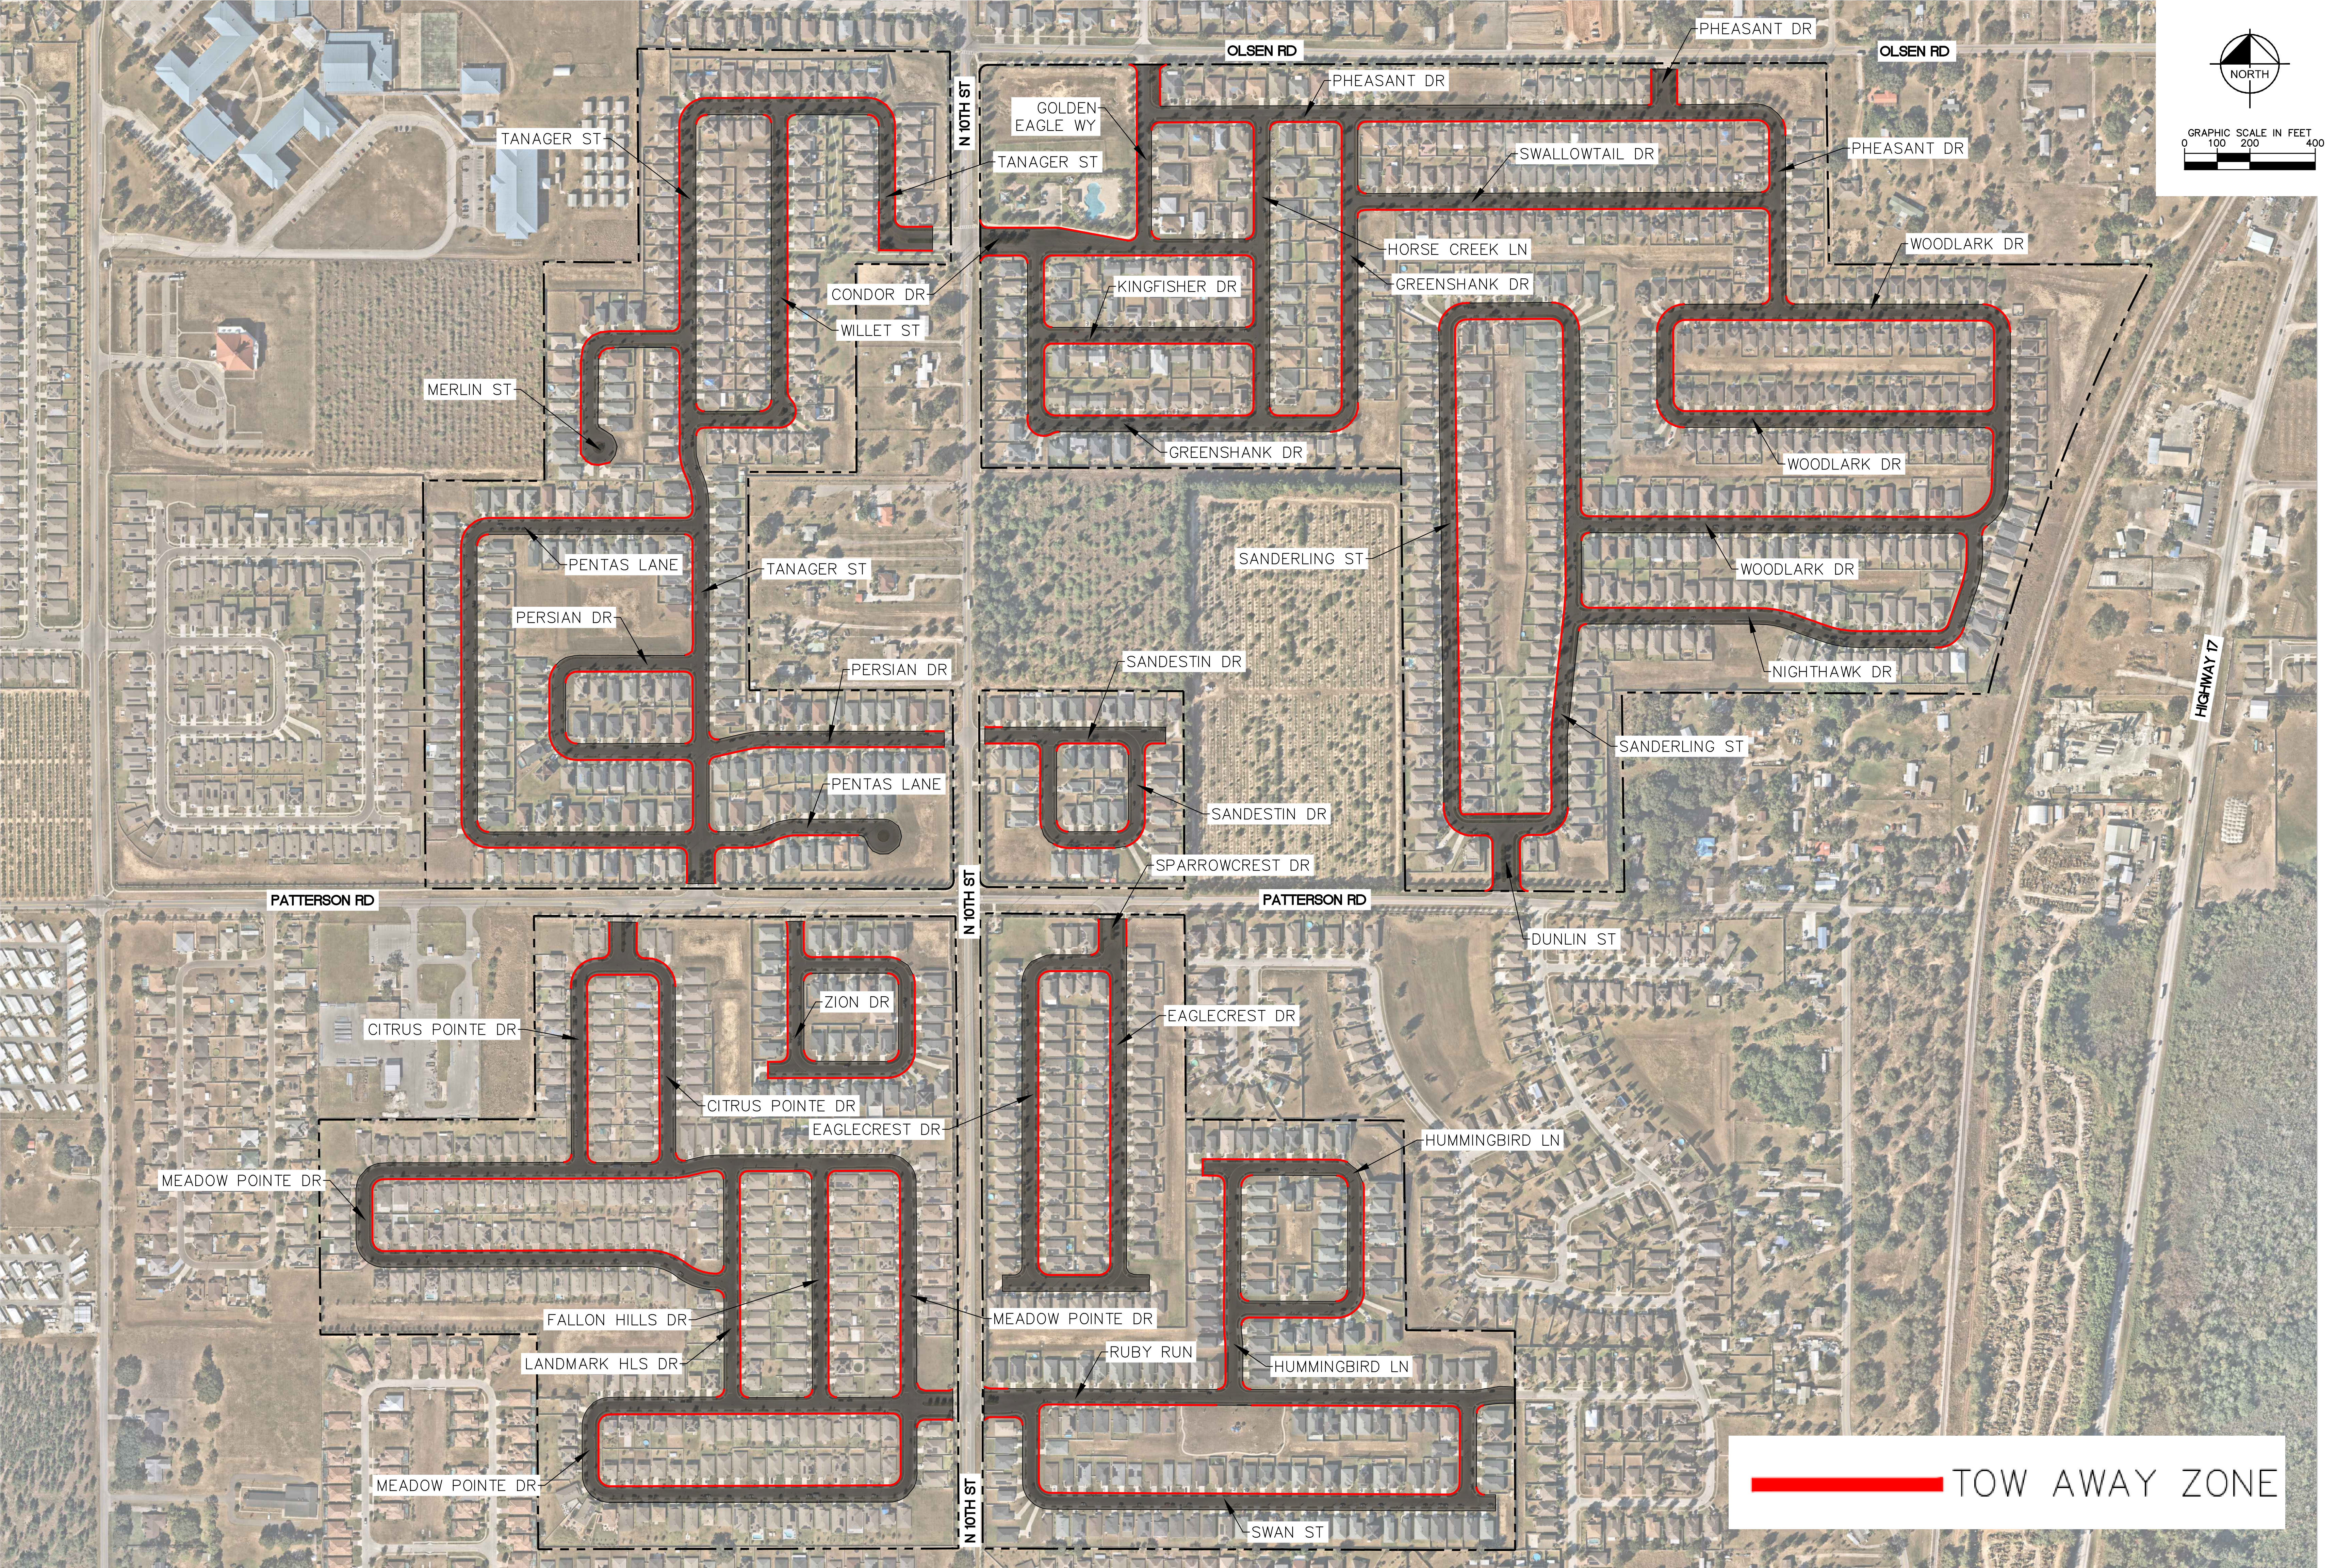

GRAPHIC SCALE IN FEET
0 100 200 400

 TOW AWAY ZONE